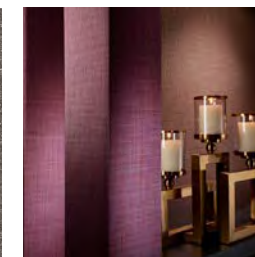

# BELLALINO™

CD2-BEL-01 Zucchero CD2-BEL-02 Frostline CD2-BEL-03 Rock Salt CD2-BEL-04 Sirius CD2-BEL-05 Ice Breaker

CD2-BEL-06 Techno Silver CD2-BEL-07 Thunderstruck CD2-BEL-08 Planetarium CD2-BEL-09 Precise White CD2-BEL-10 Cool

CD2-BEL-11 Light Beam CD2-BEL-12 Glazed Linen CD2-BEL-13 Glass Sand CD2-BEL-14 Cosmic Latte CD2-BEL-15 Monolight

CD2-BEL-16 Grey Glow CD2-BEL-17 Pave Stone CD2-BEL-18 Mica-Angelo

FOR SIMILAR TEXTURES  
CLICK HERE