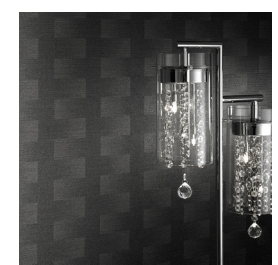

CD2-BRO-01 Neblina CD2-BRO-02 Tranquila CD2-BRO-03 Piedra CD2-BRO-04 Greda CD2-BRO-05 Sombra

CD2-BRO-06 Mar Azul CD2-BRO-07 Marino CD2-BRO-08 Blanca Pura CD2-BRO-09 Bella Noche CD2-BRO-10 Lienzo

CD2-BRO-11 Lino CD2-BRO-12 Playa Pelada CD2-BRO-13 Camino CD2-BRO-14 Tierra Roja CD2-BRO-15 Bronce

CD2-BRO-16 Ceniza

FOR SIMILAR TEXTURES  
CLICK HERE

Type II 20 oz | Width: 52"/54" | Backing: Non-Woven | Match: Non-Reversible Straight Across Match  
Repeat 52"H x 24"V | Fire Rating: Class A | Flame Spread: 10 | Smoke Development: 10