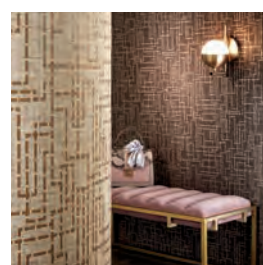

FOR SIMILAR DESIGNS
CLICK HERE

Type II 20 oz | Width: 52"/54" | Backing: Non-Woven | Match: Reversible Straight Across Match
Repeat 13"H x 12"V | Fire Rating: Class A | Flame Spread: 25 | Smoke Development: 30

[CLICK COLOURS](#)

[CLICK SAMPLES](#)

[CLICK SPECS](#)

[CONTACT US](#)

FASHION
DESIGN RESOURCE

Copyright 2015. Colour & Design, Inc.
Any copying or other use is expressly prohibited.
Made in the U.S.A.

AQUA-CLEAR
Water Based Topcoat