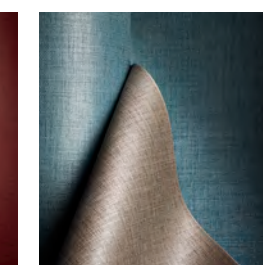

colour & design® **OBANA GLINT™**

CD2-OBG-60 Wicker CD2-OBG-11 Pale Taupe CD2-OBG-12 Sandstone CD2-OBG-17 Slate CD2-OBG-36 Cream

CD2-OBG-37 Aura CD2-OBG-38 Mercury Glass CD2-OBG-39 Silver Stone CD2-OBG-40 Pewter CD2-OBG-45 Black Mica

CD2-OBG-50 Natural Instincts CD2-OBG-51 New Trail CD2-OBG-52 White Hot CD2-OBG-53 Pinot Noir CD2-OBG-54 Paragon

CD2-OBG-55 Mistique CD2-OBG-56 Gradient Tint CD2-OBG-57 Halcyon CD2-OBG-58 Seas the Day CD2-OBG-59 Sharkskin

FOR OBANA COORDINATE [CLICK HERE](#)

FOR OBANA OGEE COORDINATE [CLICK HERE](#)

FOR SIMILAR TEXTURES [CLICK HERE](#)

Type II 20 oz | Width: 52"/54" | Backing: Osnaburg | Match: Random Match Reversible Pattern
Repeat 27"H x 24"V | Fire Rating: Class A | Flame Spread: 20 | Smoke Development: 45