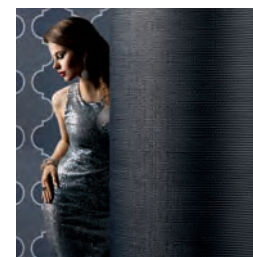

CD2-OBA-55 Mistique CD2-OBA-56 Gradient Tint CD2-OBA-57 Halcyon CD2-OBA-58 Seas the Day CD2-OBA-59 Sharkskin

FOR OBANA GLINT
COORDINATE CLICK HERE