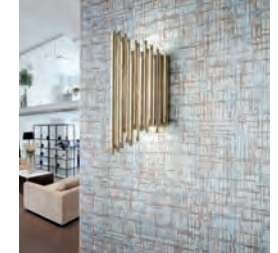

CD2-SHO-02 Buff	CD2-SHO-03 Khaki	CD2-SHO-08 Taupestone	CD2-SHO-10 Oyster	CD2-SHO-20 Prosecco
CD2-SHO-21 Cashmere	CD2-SHO-22 Greycious	CD2-SHO-23 Lake Effect	CD2-SHO-24 Highland	CD2-SHO-25* Flint Mylar
CD2-SHO-26 Soft White	CD2-SHO-27 Newsprint	CD2-SHO-28 Celestine	CD2-SHO-29 Grey Glass	CD2-SHO-30 Blue Topaz
CD2-SHO-31 Starfruit	CD2-SHO-32 Dijon	CD2-SHO-33 Firecracker	CD2-SHO-34* Piazza Mylar	CD2-SHO-35* Smoky Mylar

FOR SIMILAR TEXTURES  
CLICK HERE

\*Mylar Sku's CD2-SHO-25, CD2-SHO-34, CD2-SHO-35:  
Type II 20 oz | Width: 52"/54" | Backing: Non-Woven  
Match: Reverse Match Pattern  
Repeat 13.5"H x 17.5"V | Fire Rating: Class A | Flame Spread: 25  
Smoke Development: 55