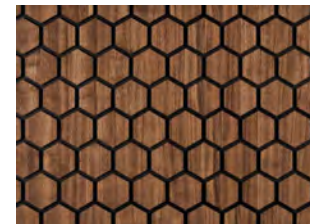

Hex Oak Oil, Hex Walnut: 11.75" / 45.9"
Intersquare Walnut: 15.7" / 47.2"
Peaks Walnut: 15.5" / 47.2"

SPECIES

Hex Walnut, Intersquare Walnut,
Peaks Walnut: Walnut with a MDF Core
Hex Oak Oil: White Oak
with a MDF Core

THICKNESS

Hex Oak Oil, Hex Walnut,
Intersquare Walnut, Peaks Walnut: 0.51"

COVERED AREA PER CASE

Hex Oak Oil, Hex Walnut: 11.1 Sq.ft.
Intersquare Walnut: 15.3 Sq.ft.
Peaks Walnut: 15.27 Sq.ft.

2095 INTERSQUARE WALNUT

2093 HEX OAK OIL

2096 PEAKS WALNUT

2092 HEX WALNUT

2091 INTERSECT WALNUT

FINISH
 Amazed (Oak/Walnut),
 Intersect (Oak/Walnut) :
 Varnish 10% Gloss with
 Antimicrobial Additive

SPECIES
 Amazed Oak, Intersect Oak:
 White Oak with an MDF Core
 Amazed Walnut, Intersect Walnut:
 Walnut with an MDF Core