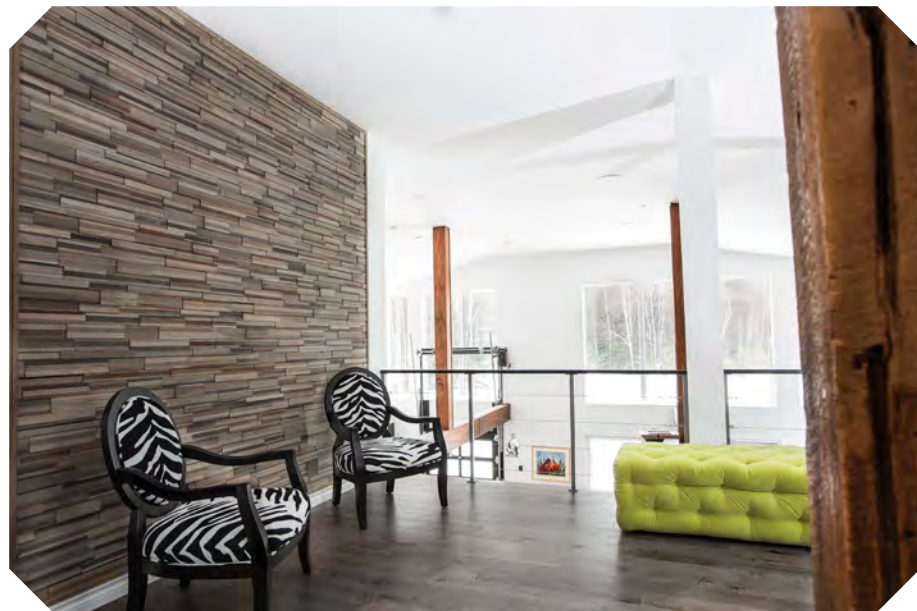

0530 MANITOBA