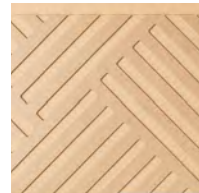

2085 INTERSQUARE PAINTABLE

2002 WALNUT WEAVE

6002 TEAK NATURAL RC

6007 ROOTWOOD BEACH

6012 PROSPERITY NATURAL

6009 HEXACOMB NATURAL

3812 BEACH

0101 HERALDRY

9130 NIAGARA

2093 HEX OAK OIL

2092 HEX WALNUT

2303 FLUTED 2" GREY

2304 FLUTED 2" WHITE

2310 FLUTED 5" WHITE

2082 INTERSECT PAINTABLE

2084 AMAZED PAINTABLE