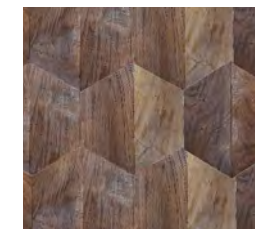

6006 ROOTWOOD DYED

6005 ROOTWOOD NATURAL

6008 BRANCHWOOD NATURAL

6009 HEXACOMB NATURAL

6012 PROSPERITY NATURAL

6013 PROSPERITY COCO

6009 HEXACOMB NATURAL

6010 HEXACOMB COCO

6011 BARKWOOD NATURAL

FINISH

Hexacomb Natural: Unfinished
Hexacomb Coco: Pre-Stained
Barkwood Natural: Unfinished
Prosperity Natural: Unfinished
Prosperity Coco: Pre-Stained

WIDTH/LENGTH

Hexacomb: 8.19"/21.25"
Barkwood: 7.87"/19.69"
Prosperity: 14.56"/21.87"