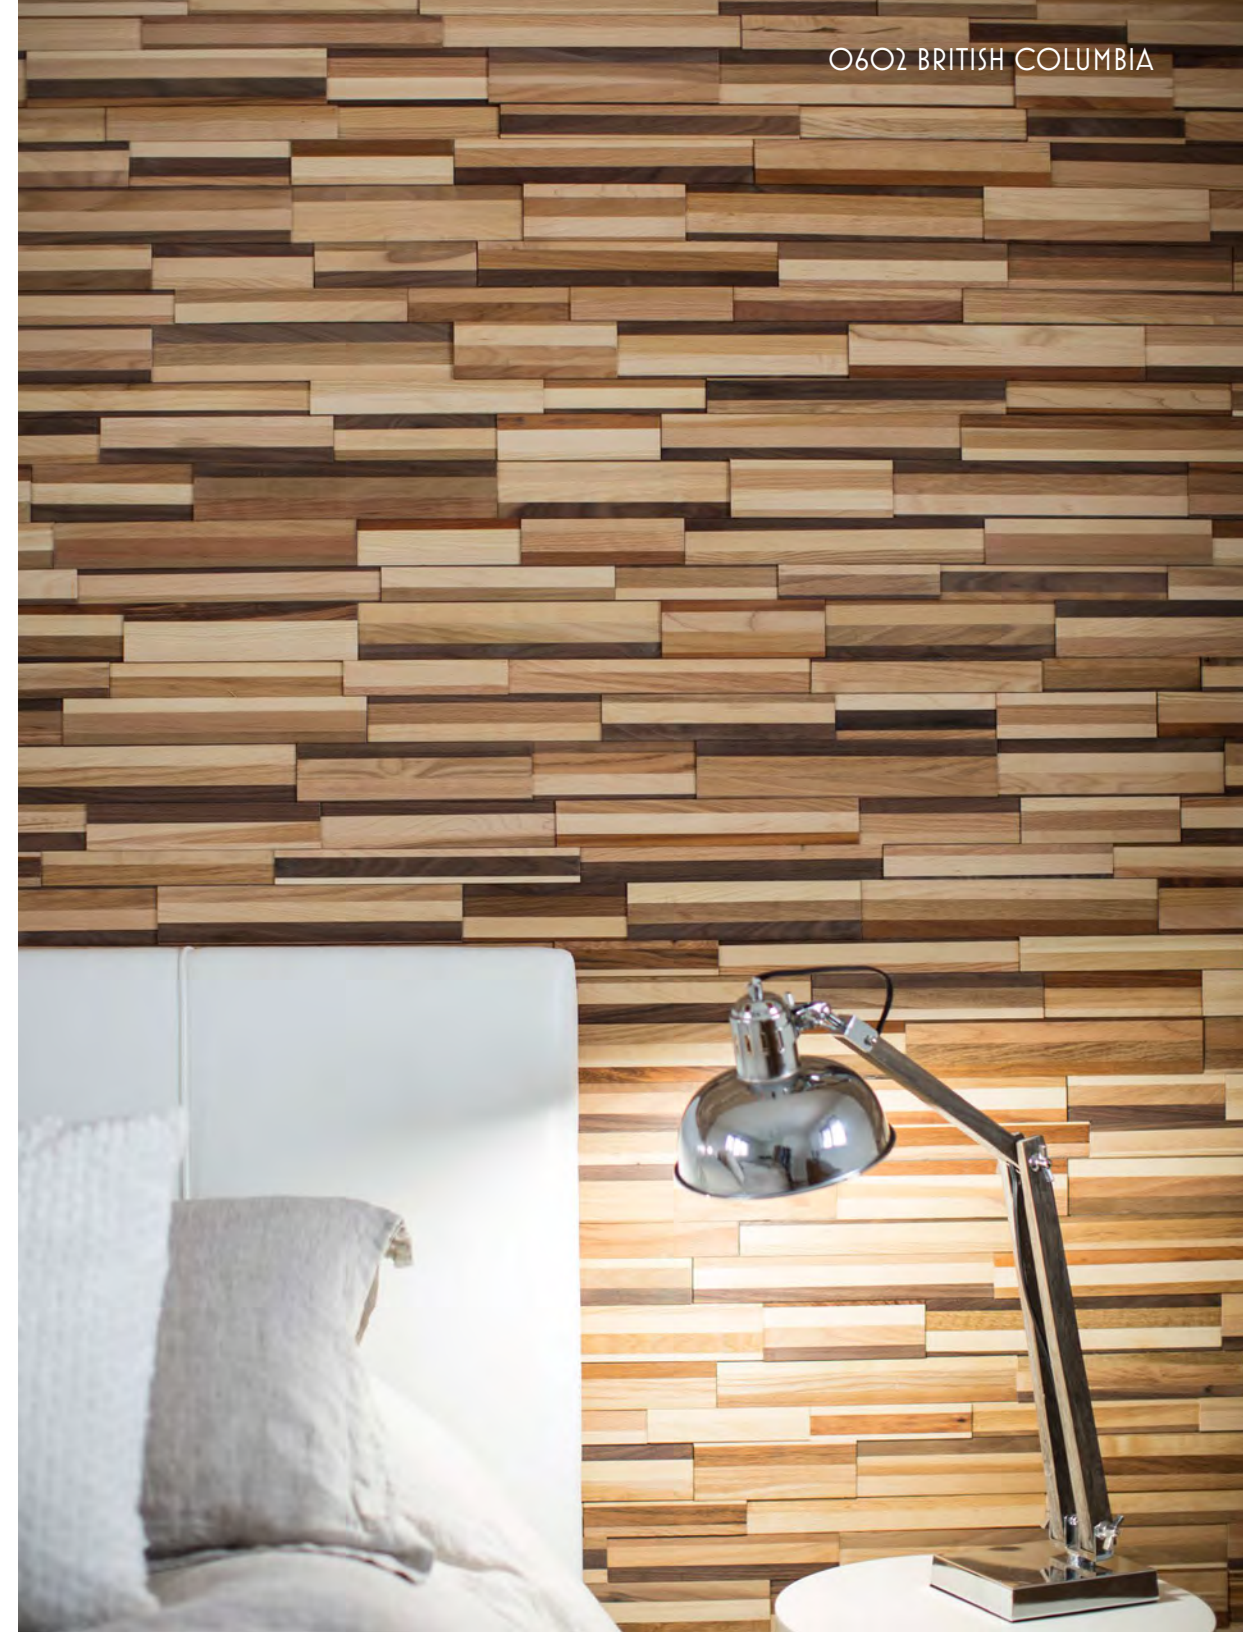

0602 BRITISH COLUMBIA

WIDTH/LENGTH
12"/ 60"

THICKNESS VARIATION
0.35" and 0.43"

COVERED AREA PER CASE
25 Sq.ft.

FINISH
100% Natural Oil

SPECIES
Mix of Hardwood Species

Due to the nature of the product as a unique and organic material, imperfections and variations in wood grain and color may vary from samples.