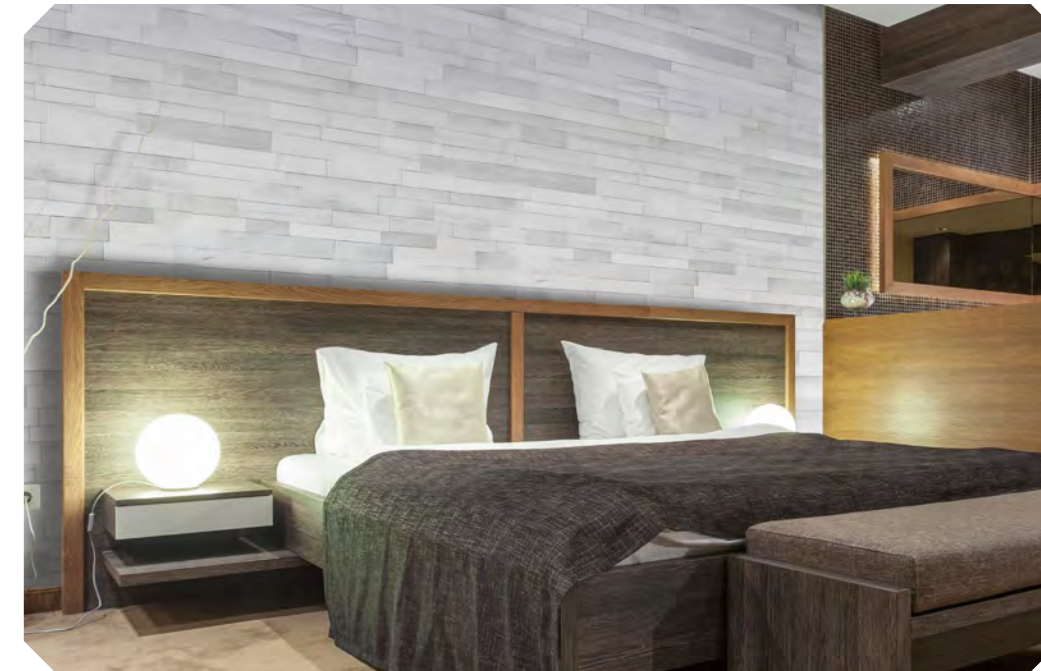

2012 JUGLANS

2012 JUGLANS

4796 ANTIQUED

4796 ANTIQUED

O429 LOBO

OIII ADVENT

WIDTH/LENGTH
14"/44"

THICKNESS VARIATION
0.33" and 0.39"