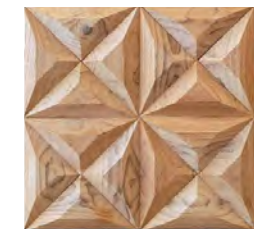

WIDTH/LENGTH

Rootwood Beach, Dyed, Natural: 9"/19.5"
 Branchwood Natural: 8"/19.5"

THICKNESS VARIATION

Rootwood Beach, Dyed, Natural: 0.25" and 0.85"
 Branchwood Natural: 0.25" and 0.85"

6007 ROOTWOOD BEACH

6006 ROOTWOOD DYED

6005 ROOTWOOD NATURAL

6008 BRANCHWOOD NATURAL

6009 HEXACOMB NATURAL

6012 PROSPERITY NATURAL

6013 PROSPERITY COCO

6009 HEXACOMB NATURAL

6010 HEXACOMB COCO

6011 BARKWOOD NATURAL

FINISH

Hexacomb Natural: Unfinished
Hexacomb Coco: Pre-Stained
Barkwood Natural: Unfinished
Prosperity Natural: Unfinished
Prosperity Coco: Pre-Stained

WIDTH/LENGTH

Hexacomb: 8.19"/21.25"
Barkwood: 7.87"/19.69"
Prosperity: 14.56"/21.87"