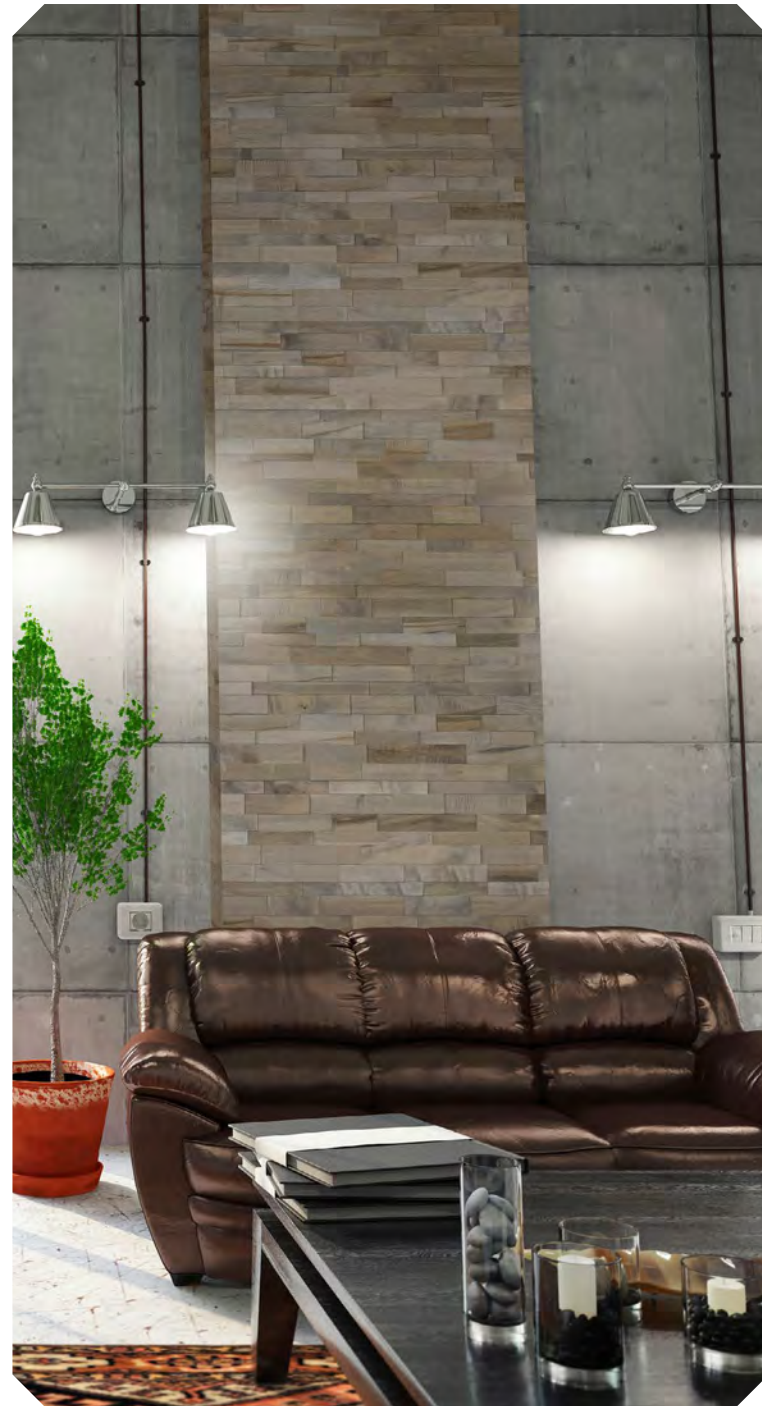

2012 JUGLANS

2012 JUGLANS

4796 ANTIQUED

4796 ANTIQUED

O429 LOBO

OIII ADVENT

WIDTH/LENGTH
14"/44"

THICKNESS VARIATION
0.33" and 0.39"