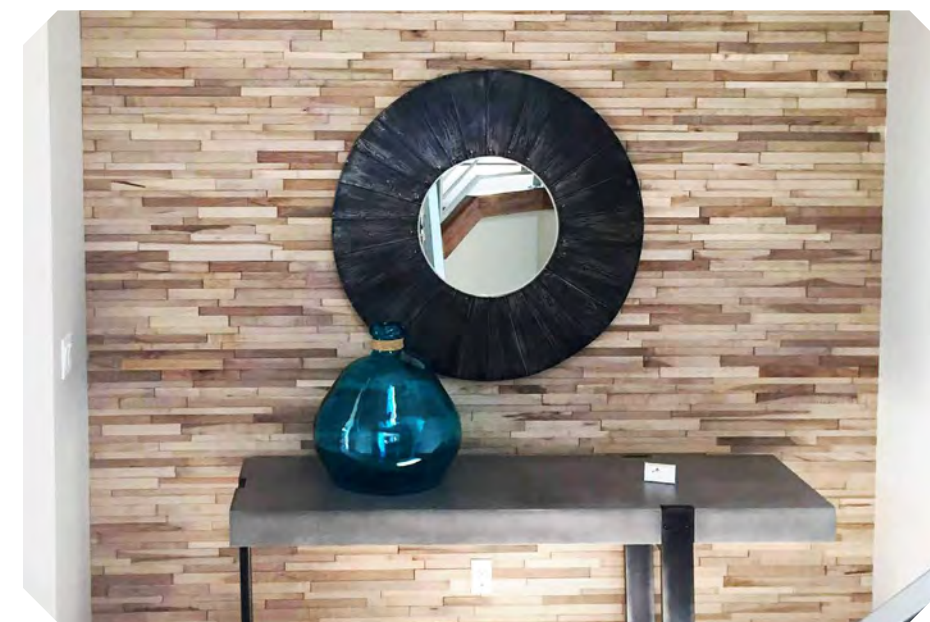

WIDTH/LENGTH
13.5"/53.5"

THICKNESS VARIATION
0.19", 0.26" and 0.31"

COVERED AREA PER CASE
25 Sq.ft.

FINISH
100% Natural Oil

SPECIES
Nanavut: Red Oak
Niagara: White Oak
Yukon: Maple

1012 YUKON